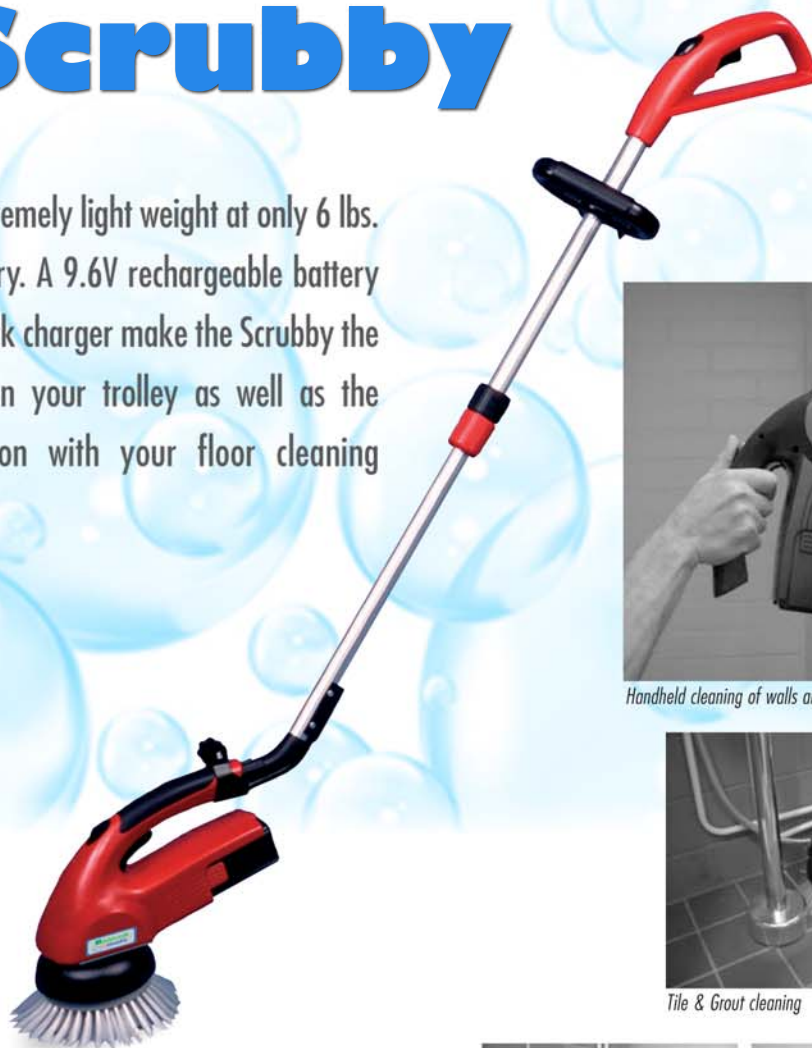

All purpose 2 in 1 power tool

Scrubby

Clean tight areas without the inconvenience of an electric cord!

**Weighs only
6 lbs!**

Floors, stairs, walls, ceilings, bathrooms, spa areas, spot cleaning on carpets, swimming pools, and much more...

Mastercraft.
POWERED BY  **cleanfix®**

The 2-in-1 **Scrubby**

The machine is extremely light weight at only 6 lbs. including the battery. A 9.6V rechargeable battery and the 1 hour quick charger make the Scrubby the perfect assistant on your trolley as well as the perfect combination with your floor cleaning machines.

The 6" brush and free space around the motor allow the Scrubby to well function in corners, skirting boards, walls, ceilings etc. Now all the hard-to-reach places can be comfortably and hassle-free cleaned with the Scrubby.