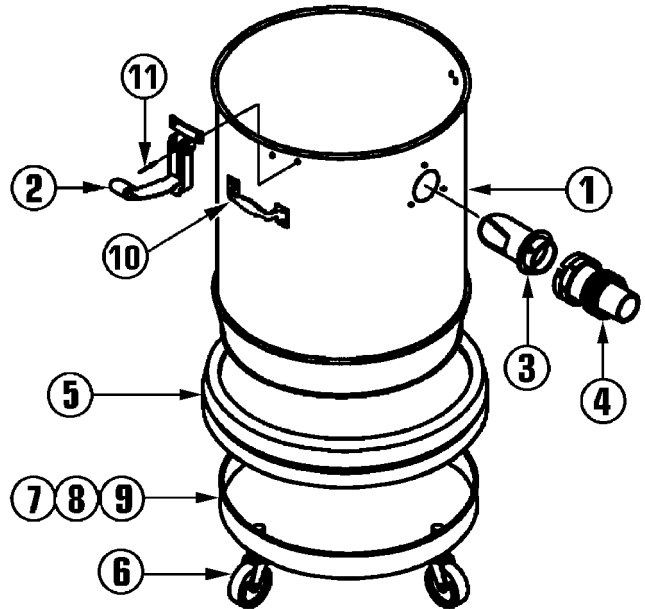

**3 1/2 & 7 GALLON RECOVERY  
4 CASTER (14" DIA)**

**STEEL TANKS  
REPLACEMENT PARTS LIST**

Ref No	Part Description	Qty	Part No
1A	#6/3 1/2 Gal CRS Tank Assy*	1	329592
1B	#6/3 1/2 Gal SS Tank Assy*	1	364517
1C	#10/7 Gal CRS Tank Assy*	1	325988
1D	#10/7 Gal SS Tank Assy*	1	325945
2	Holddown Clamps	3	358312
3	Inlet Fitting	1	325406
4A	1 1/4" Hose Connector	1	349534
4B	1 1/2" Hose Connector	1	349445
5	Vinyl Bumper	1	318272
6	2 1/2" Swivel Casters	4	307408
7	14" Ring Dolly	1	308234
8	#10-24 X 1 1/2" Screw	2	380938
9	#10-24 X 1 1/2" Hex Nut	2	381004
10	Lift Handles (5 Gal)	2	484091
11	Pop Rivets	3	318906
N/S	Drain Cap w/Chain (#6 & 3 1/2 Gal SS)	1	348309
N/S	Drain Valve (#10 & 7 Gal SS Tank Only)	1	441457

**12 & 16 GALLON RECOVERY  
GLIDEMOBILE (16" DIA)**

Ref No	Part Description	Qty	Part No
1A	#15/12 Gal CRS Tank Assy*	1	326143
1B	#15/12 Gal SS Tank Assy*	1	326100
1C	#20/16 Gal CRS Tank Assy*	1	325457
1D	#20/16 Gal SS Tank Assy*	1	325511
2	Push Handle	1	376906
3	Tool Caddy	1	319198
4	Handle Brackets	2	376949
5	Speed Pin Assembly	2	385182
6	Pop Rivets	4	318906
7	Holddown Clamps	3	358312
8	8" Wheels	2	330396
9	Chrome Hub Caps	2	319317
10	1/2" Palnut	2	319619
11	1/2" Flat Steel Washer	4	315435
12	Complete Glidemobile Dolly	1	382590
13	1/4-20 X 1 1/4" Bolt	1	345555
14	1/4-20 Hex Nut	1	338966
15	2 1/2" Swivel Caster	2	307408
16A	1 1/4" Hose Connector	1	349534
16B	1 1/2" Hose Connector	1	349445
17	Inlet Fitting	1	325406
18	Drain Valve (SS Tank Only)	1	379980
19	Circle Gasket (SS Tank Only)	1	378720