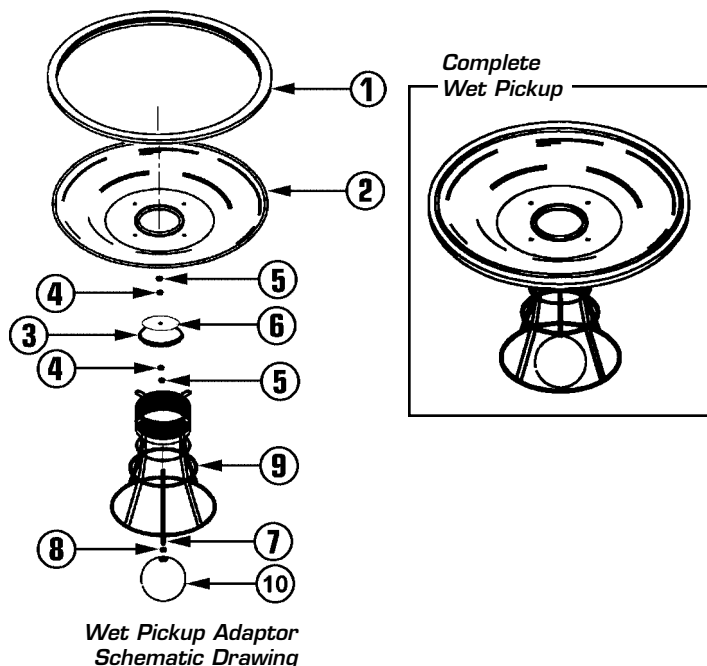

## DISPOSABLE PAPER FILTER BAGS

Parts Description	Qty	Part No
<b>Complete Filter Assembly</b>		
Fits - 14" Dia, 3 1/2 Gal Recovery Tank	1	306428
Fits - 14" Dia, 5 Gal Recovery Tank	1	306436
Fits - 16" Dia, 10 & 15 Gal Recovery Tank	1	306444
<b>Cloth Filter w/Gasket</b>		
Fits - 14" Dia, 3 1/2 Recovery Gallon Tank	1	306452
Fits - 14" Dia, 5 Gal Recovery Tank	1	306460
Fits - 16" Dia, 10 & 15 Gal Recovery Tank	1	306479
<b>Filter Frame Only</b>		
Fits - 14" Dia, 3 1/2 Gal Recovery Tank	1	304158
Fits - 14" Dia, 5 Gal Recovery Tank	1	304123
Fits - 16" Dia, 10 & 15 Gal Recovery Tank	1	304107
<b>Disposable Paper Bag (5/Pk)</b>		
Fits - 14" Dia, 3 1/2 Gal Recovery Tank	1	384453
Fits - 14" Dia, 5 Gal Recovery Tank	1	366447
Fits - 16" Dia, 10 Gal Recovery Tank	1	330353
Fits - 16" Dia, 15 Gallon Tank	1	328065

Complete Filter Assembly

Cloth Filter w/Gasket

Filter Frame

Disposable Paper Filter Bag (5/Pk)

## WET PICKUP ADAPTORS

Ret No	Part Description	Qty	Part No
	Complete 14" Wet Pickup Adaptor	1	305979
	Complete 16" Wet Pickup Adaptor	1	305987
1A	14" Rubber Gasket	1	376035
1B	16" Rubber Gasket	1	376027
2A	14" Float Pan Adaptor	1	312231
2B	16" Float Pan Adaptor	1	312193
3	Plate Gasket	1	374644
4	Spring Washer	2	372994
5	Ring Retainer	2	372986
6	Aluminum Valve Plate	1	375322
7	Float Spacer Rod	1	372943
8	1/4- 20 Hex Nut w/Lock Washer	1	338966
9	Float Cage Assy (4 thur 10)	1	372900
10	Float Ball w/Hex Nut	1	378003