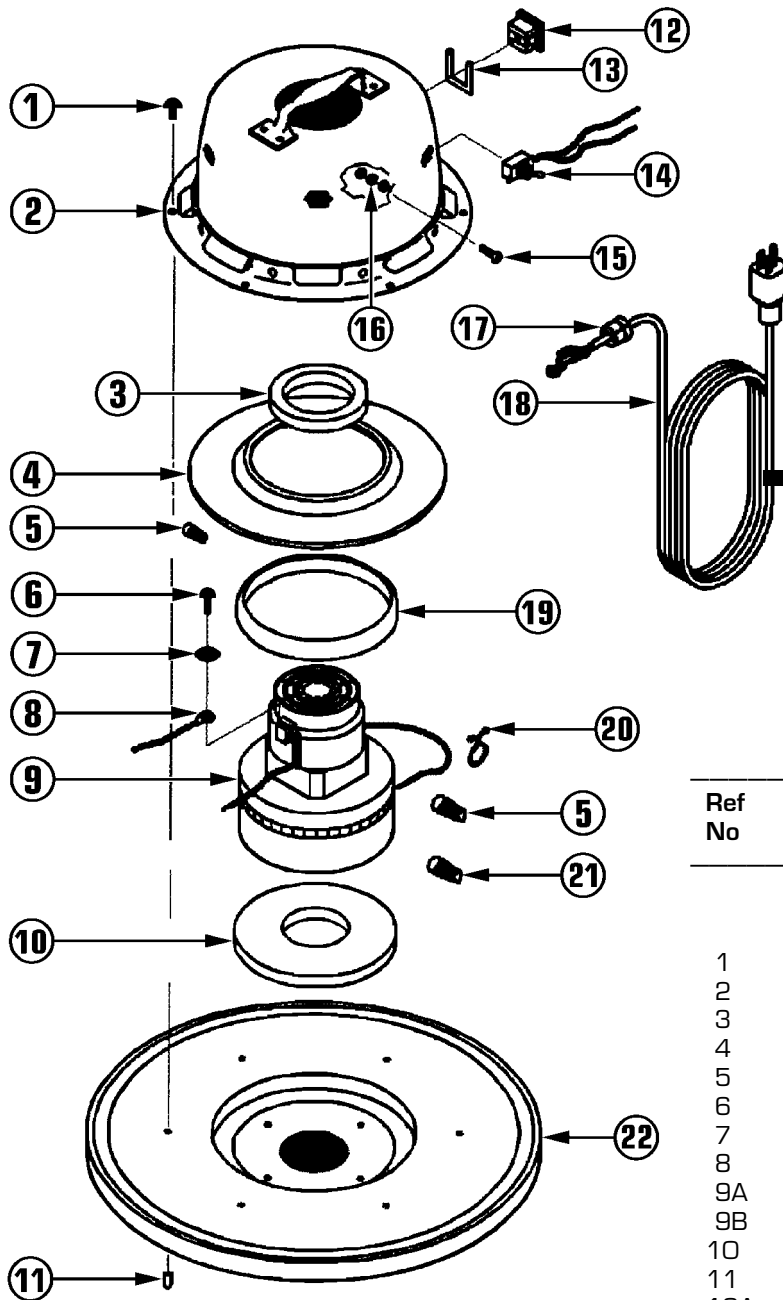

#10

MOTOR HEAD REPLACEMENT PARTS LIST

1.3 HP BY-PASS MOTOR HEAD (14" & 16")

Ref No	Part Description	Qty	Part No
	14" Motor Head Assembly	1	329894
	16" Motor Head Assembly	1	329843
1	#12 X 1/2" Screw	6	314595
2	Dome Assembly	1	326674
3	Top Motor Gasket	1	364940
4	Motor Holddown	1	315737
5	Yellow Wire Connector	2	350648
6	#10-32 X .31 Screw	1	393258
7	#12 Internal Tooth Lockwasher	3	364037
8	Ground Wire w/Terminals	1	307440
9A	115 Volt, 1 1/4 HP Motor	1	337757
9B	230 Volt, 1 1/4 HP Motor	1	338257
10	Circle Gasket	1	378607
11	Screw Protector	6	341649
12A	115 Volt Convenience Outlet	1	341746
12B	230 Volt Convenience Outlet	1	321495
13	Retainer Clip	1	341932
14	Switch Assembly	1	306940
15	#10-24 X 3/4" Screw	1	337315
16	#10-24 Hex Nut w/Lockwasher	3	331201
17	Strain Relief	1	434299
18	30 Ft, 18/3 Line Cord	1	318647
19	Circle Gasket	1	303011
20	Purse Lock	1	365483
21	Orange Wire Connector	1	398985
22A	16" Cover Assembly	1	326275
22B	14" Cover Assembly	1	329762