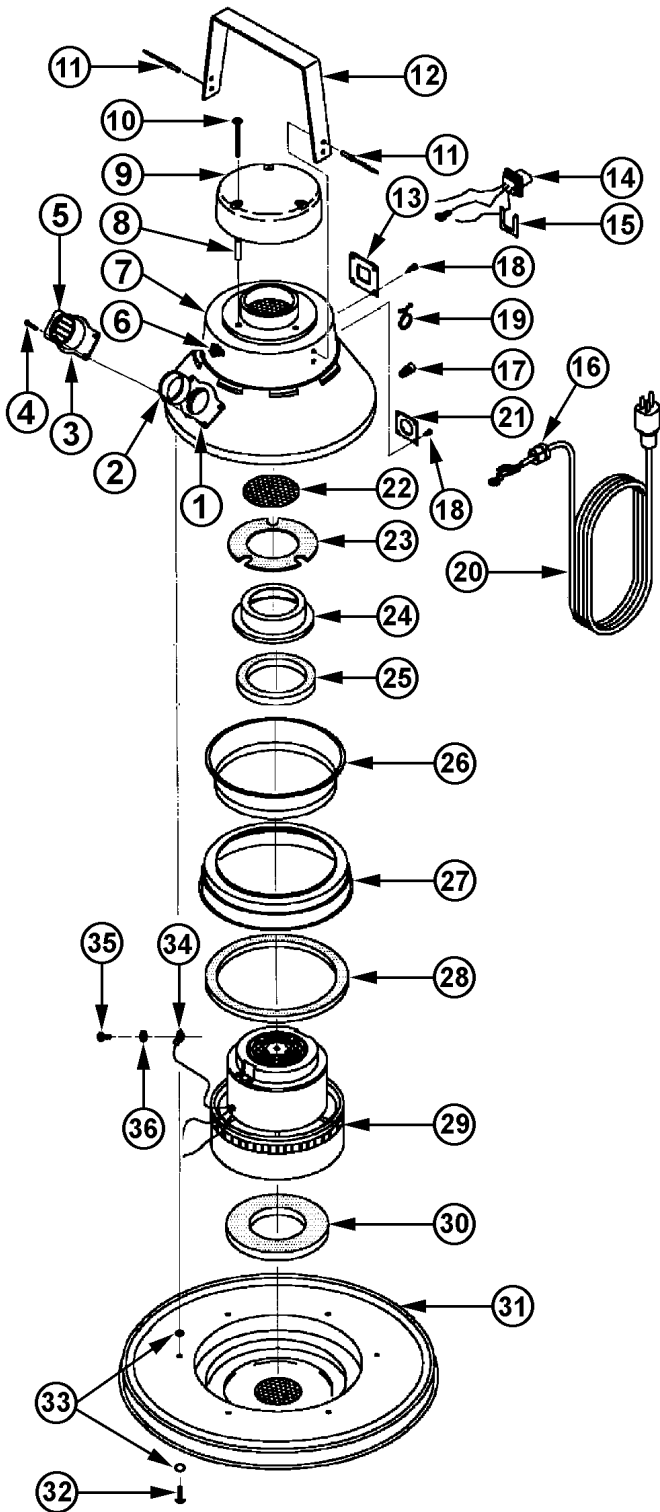

#15 MOTOR HEAD REPLACEMENT PARTS LIST

2¹/₄ HP BY-PASS MOTOR HEAD

Ref No	Part Description	Qty	Part No
	14" Motor Head Assembly	1	369942C
	16" Motor Head Assembly	1	369543C
1	Exhaust Connector Gasket	1	364606
2	Flat Gasket	1	368008
3	Air Deflector Exhaust	1	367958
4	Tubular Rivets	4	348538
5	Exhaust Connector w/Pins	1	364665
6	Switch	1	324140
7	Dome Assembly	1	367818
8	Steel Spacer	3	367842
9	Dome Cover	1	367850
10	#10-24 X 1 ³ / ₄ " Screw	3	366676
11	Handle Pop Rivets	4	318906
12	Carrying Handle	1	367834
13	Receptacle Mounting Plate	1	367990
14A	115 Volt Convenience Outlet	1	341746
14B	230 Volt Convenience Outlet	1	312495
15	Retainer Clip	1	341932
16	Strain Relief	1	434299
17	Yellow Wire Connector	4	350648
18	#6-32 X 1 ¹ / ₄ " Screw	8	349402
19	Large Purse Lock	2	365483
20	30 Ft, 14/3 Line Cord	1	312789
21	Strain Relief Mounting Plate	1	367982
22	Disc Screen	1	367893
23	Pyrell Gasket	1	367885
24	Air Conductor Spinning	1	367974
25	Top Motor Gasket	1	317446
26	Motor Holddown Spinning	1	367915
27	Air Collector Assembly	1	367931
28	Flat Gasket	1	379158
29A	115 Volt, 2 ¹ / ₄ HP Motor	1	304301
29B	230 Volt, 2 ¹ / ₄ HP Motor	1	311987
30	Motor Gasket	1	378607
31A	16" Cover Assembly	1	373184
31B	14" Cover Assembly	1	373192
32	#10-24 X 1 ¹ / ₂ " Screw	6	372633
33	#12 Internal Tooth Lockwasher	2	364037
34	Electrical Terminal	1	319724
35	#10-24 X 1 ³ / ₄ " Screw	1	337315
36	#10-24 Hex Nut w/Lockwasher	3	331201