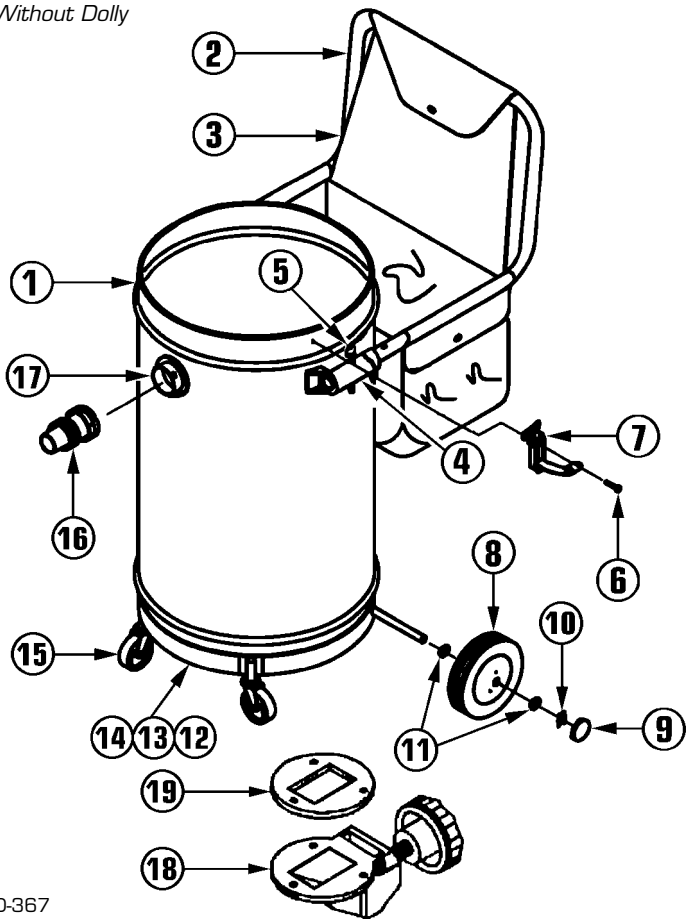

**12 & 16 GALLON RECOVERY
GLIDEMOBILE (16" DIA)**

Ref No	Part Description	Qty	Part No
1A	#15/12 Gal CRS Tank Assy*	1	326143
1B	#15/12 Gal SS Tank Assy*	1	326100
1C	#20/16 Gal CRS Tank Assy*	1	325457
1D	#20/16 Gal SS Tank Assy*	1	325511
2	Push Handle	1	376906
3	Tool Caddy	1	319198
4	Handle Brackets	2	376949
5	Speed Pin Assembly	2	385182
6	Pop Rivets	4	318906
7	Holddown Clamps	3	358312
8	8" Wheels	2	330396
9	Chrome Hub Caps	2	319317
10	1/2" Palnut	2	319619
11	1/2" Flat Steel Washer	4	315435
12	Complete Glidemobile Dolly	1	382590
13	1/4-20 X 1 1/4" Bolt	1	345555
14	1/4-20 Hex Nut	1	338966
15	2 1/2" Swivel Caster	2	307408
16A	1 1/4" Hose Connector	1	349534
16B	1 1/2" Hose Connector	1	349445
17	Inlet Fitting	1	325406
18	Drain Valve (SS Tank Only)	1	379980
19	Circle Gasket (SS Tank Only)	1	378720

* Without Dolly