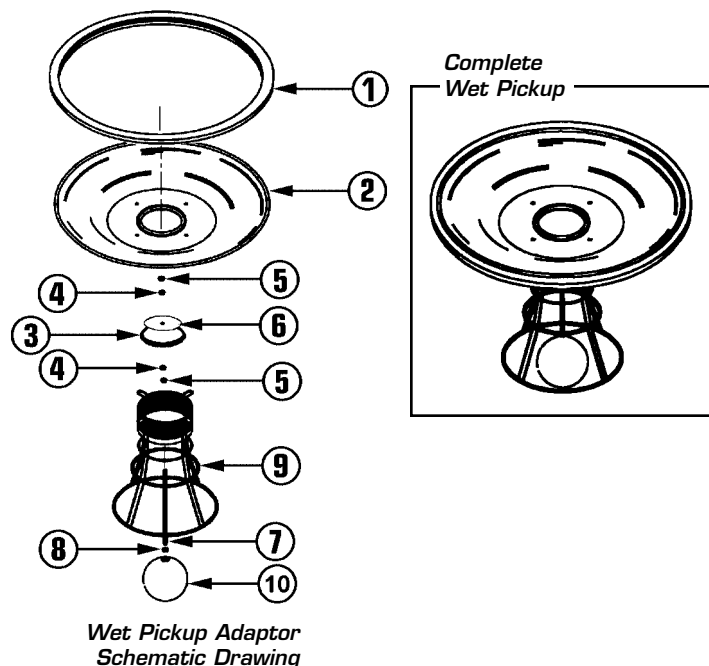

Complete Filter Assembly

Cloth Filter w/Gasket

Filter Frame

Disposable Paper Filter Bag (5/Pk)

WET PICKUP ADAPTORS

Ret No	Part Description	Qty	Part No
	Complete 14" Wet Pickup Adaptor	1	305979
	Complete 16" Wet Pickup Adaptor	1	305987
1A	14" Rubber Gasket	1	376035
1B	16" Rubber Gasket	1	376027
2A	14" Float Pan Adaptor	1	312231
2B	16" Float Pan Adaptor	1	312193
3	Plate Gasket	1	374644
4	Spring Washer	2	372994
5	Ring Retainer	2	372986
6	Aluminum Valve Plate	1	375322
7	Float Spacer Rod	1	372943
8	1/4- 20 Hex Nut w/Lock Washer	1	338966
9	Float Cage Assy (4 thur 10)	1	372900
10	Float Ball w/Hex Nut	1	378003