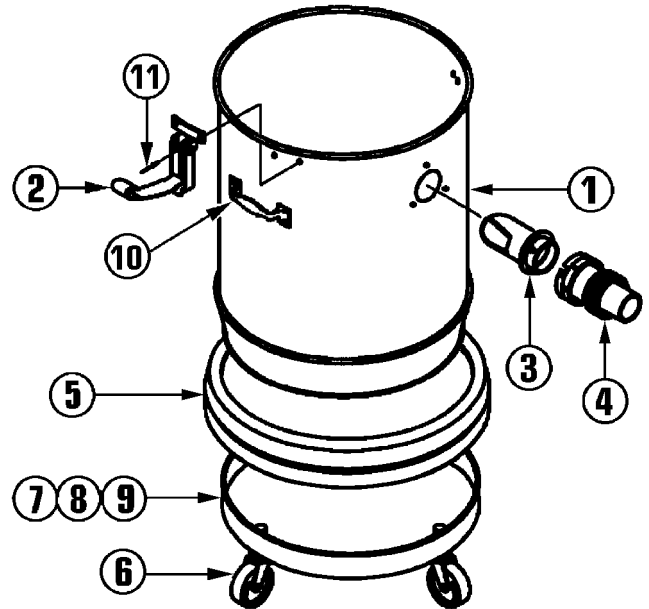

**3 1/2 & 7 GALLON RECOVERY
4 CASTER (14" DIA)**

**STEEL TANKS
REPLACEMENT PARTS LIST**

Ref No	Part Description	Qty	Part No
1A	#6/3 1/2 Gal CRS Tank Assy*	1	329592
1B	#6/3 1/2 Gal SS Tank Assy*	1	364517
1C	#10/7 Gal CRS Tank Assy*	1	325988
1D	#10/7 Gal SS Tank Assy*	1	325945
2	Holddown Clamps	3	358312
3	Inlet Fitting	1	325406
4A	1 1/4" Hose Connector	1	349534
4B	1 1/2" Hose Connector	1	349445
5	Vinyl Bumper	1	318272
6	2 1/2" Swivel Casters	4	307408
7	14" Ring Dolly	1	308234
8	#10-24 X 1 1/2" Screw	2	380938
9	#10-24 X 1 1/2" Hex Nut	2	381004
10	Lift Handles (5 Gal)	2	484091
11	Pop Rivets	3	318906
N/S	Drain Cap w/Chain (#6 & 3 1/2 Gal SS)	1	348309
N/S	Drain Valve (#10 & 7 Gal SS Tank Only)	1	441457

**12 & 16 GALLON RECOVERY
GLIDEMOBILE (16" DIA)**

Ref No	Part Description	Qty	Part No
1A	#15/12 Gal CRS Tank Assy*	1	326143
1B	#15/12 Gal SS Tank Assy*	1	326100
1C	#20/16 Gal CRS Tank Assy*	1	325457
1D	#20/16 Gal SS Tank Assy*	1	325511
2	Push Handle	1	376906
3	Tool Caddy	1	319198
4	Handle Brackets	2	376949
5	Speed Pin Assembly	2	385182
6	Pop Rivets	4	318906
7	Holddown Clamps	3	358312
8	8" Wheels	2	330396
9	Chrome Hub Caps	2	319317
10	1/2" Palnut	2	319619
11	1/2" Flat Steel Washer	4	315435
12	Complete Glidemobile Dolly	1	382590
13	1/4-20 X 1 1/4" Bolt	1	345555
14	1/4-20 Hex Nut	1	338966
15	2 1/2" Swivel Caster	2	307408
16A	1 1/4" Hose Connector	1	349534
16B	1 1/2" Hose Connector	1	349445
17	Inlet Fitting	1	325406
18	Drain Valve (SS Tank Only)	1	379980
19	Circle Gasket (SS Tank Only)	1	378720

Complete Filter Assembly

Fits - 14" Dia, 3 1/2 Gal Recovery Tank	1	306428
Fits - 14" Dia, 5 Gal Recovery Tank	1	306436
Fits - 16" Dia, 10 & 15 Gal Recovery Tank	1	306444

Cloth Filter w/Gasket

Fits - 14" Dia, 3 1/2 Recovery Gallon Tank	1	306452
Fits - 14" Dia, 5 Gal Recovery Tank	1	306460
Fits - 16" Dia, 10 & 15 Gal Recovery Tank	1	306479