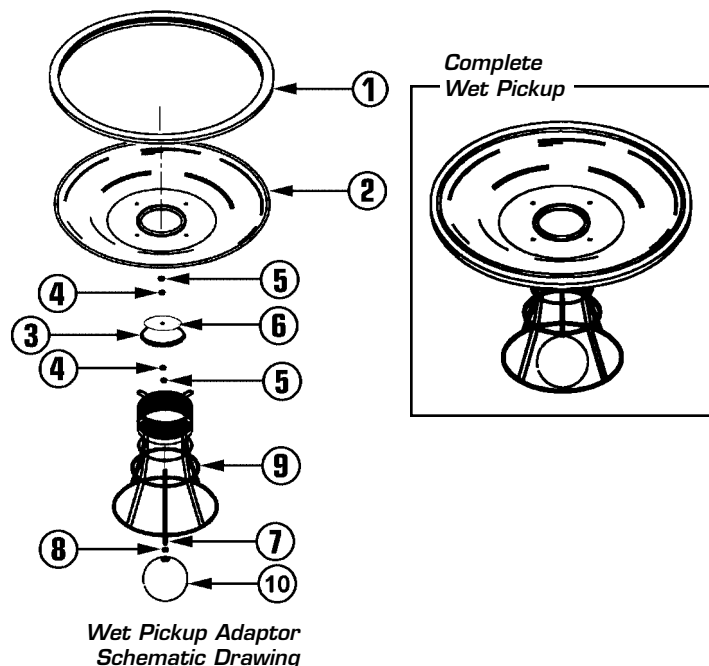

Complete Filter Assembly

Cloth Filter w/Gasket

Filter Frame

Disposable Paper Filter Bag (5/Pk)

WET PICKUP ADAPTORS

Ret No	Part Description	Qty	Part No
	Complete 14" Wet Pickup Adaptor	1	305979
	Complete 16" Wet Pickup Adaptor	1	305987
1A	14" Rubber Gasket	1	376035
1B	16" Rubber Gasket	1	376027
2A	14" Float Pan Adaptor	1	312231
2B	16" Float Pan Adaptor	1	312193
3	Plate Gasket	1	374644
4	Spring Washer	2	372994
5	Ring Retainer	2	372986
6	Aluminum Valve Plate	1	375322
7	Float Spacer Rod	1	372943
8	1/4- 20 Hex Nut w/Lock Washer	1	338966
9	Float Cage Assy (4 thur 10)	1	372900
10	Float Ball w/Hex Nut	1	378003

#12 MOTOR HEAD REPLACEMENT PARTS LIST (14" & 16" DIA)

2 HP BY-PASS MOTOR HEAD

Ref No	Part Description	Qty	Part No
	14" Motor Head Assembly	1	318973
	16" Motor Head Assembly	1	318930
1	#10-24 X 1" Screw	4	335169
2	Flat Washer	6	322164
3	Dome Cover w/Handle	1	363057
4	Nylon Spacer	4	332186
5	Dome Assembly	1	320137
6	#10 X .62 Screw	2	306606
7	Nylon Spacer	2	365084
8	#10-32 X .31 Screw	1	393258
9	#12 Int. Tooth Lockwasher	3	364037
10a	115 Volt, 2 HP Motor	1	389684
10b	230 Volt, 2 HP Motor	1	389692
11	Retainer Cup	1	341932
12a	115 Volt Convenience Outlet	1	341746
12b	230 Volt Convenience Outlet	1	312495
13	Switch Assembly	1	324140
14	#10-24 Hex Nut w/Lockwasher	4	313815
15	#12-14 X 1/2" Screw	6	314595
16	#10-24 X 3/4" Screw	1	337315
17	30 Ft - 16/3 Power Cord	1	306819
18	Strain Relief	1	434299
19	Motor Holddown	1	396559
20	Chimney Gasket	2	387673
21	Purse Lock	1	365483
22	Circle Gasket	1	378607
23	Yellow Wire Connector	4	350648
24	Grounding Wire	1	307440
25a	14" Cover Assembly	1	320110
25b	16" Cover Assembly	1	317888
26	Screw Protector	6	341649