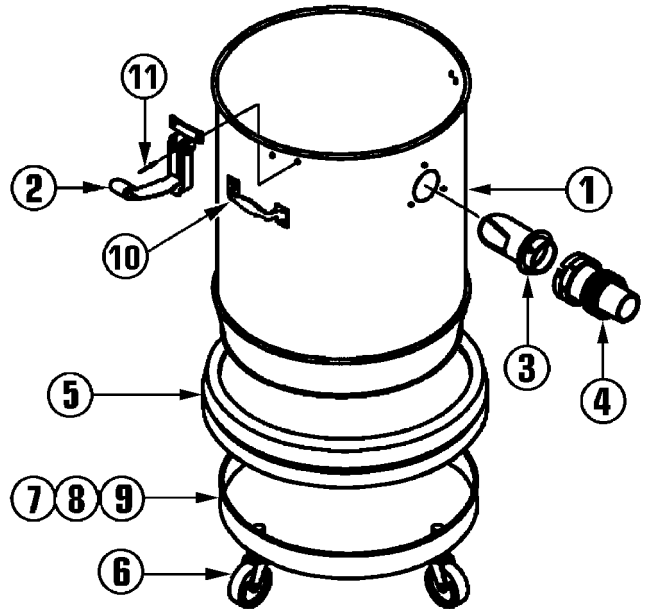

**3 1/2 & 7 GALLON RECOVERY
4 CASTER (14" DIA)**

**STEEL TANKS
REPLACEMENT PARTS LIST**

Ref No	Part Description	Qty	Part No
1A	#6/3 1/2 Gal CRS Tank Assy*	1	329592
1B	#6/3 1/2 Gal SS Tank Assy*	1	364517
1C	#10/7 Gal CRS Tank Assy*	1	325988
1D	#10/7 Gal SS Tank Assy*	1	325945
2	Holddown Clamps	3	358312
3	Inlet Fitting	1	325406
4A	1 1/4" Hose Connector	1	349534
4B	1 1/2" Hose Connector	1	349445
5	Vinyl Bumper	1	318272
6	2 1/2" Swivel Casters	4	307408
7	14" Ring Dolly	1	308234
8	#10-24 X 1 1/2" Screw	2	380938
9	#10-24 X 1 1/2" Hex Nut	2	381004
10	Lift Handles (5 Gal)	2	484091
11	Pop Rivets	3	318906
N/S	Drain Cap w/Chain (#6 & 3 1/2 Gal SS)	1	348309
N/S	Drain Valve (#10 & 7 Gal SS Tank Only)	1	441457

**12 & 16 GALLON RECOVERY
GLIDEMOBILE (16" DIA)**

* Without Dolly

Ref No	Part Description	Qty	Part No
1A	#15/12 Gal CRS Tank Assy*	1	326143
1B	#15/12 Gal SS Tank Assy*	1	326100
1C	#20/16 Gal CRS Tank Assy*	1	325457
1D	#20/16 Gal SS Tank Assy*	1	325511
2	Push Handle	1	376906
3	Tool Caddy	1	319198
4	Handle Brackets	2	376949
5	Speed Pin Assembly	2	385182
6	Pop Rivets	4	318906
7	Holddown Clamps	3	358312
8	8" Wheels	2	330396
9	Chrome Hub Caps	2	319317
10	1/2" Palnut	2	319619
11	1/2" Flat Steel Washer	4	315435
12	Complete Glidemobile Dolly	1	382590
13	1/4-20 X 1 1/4" Bolt	1	345555
14	1/4-20 Hex Nut	1	338966
15	2 1/2" Swivel Caster	2	307408
16A	1 1/4" Hose Connector	1	349534
16B	1 1/2" Hose Connector	1	349445
17	Inlet Fitting	1	325406
18	Drain Valve (SS Tank Only)	1	379980
19	Circle Gasket (SS Tank Only)	1	378720