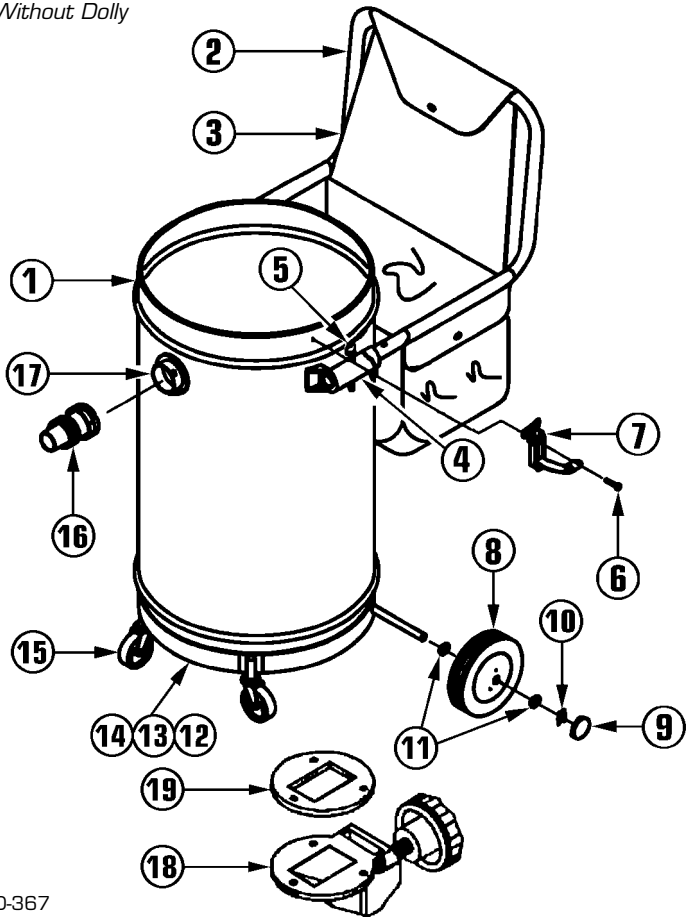

**3 1/2 & 7 GALLON RECOVERY
4 CASTER (14" DIA)**

**STEEL TANKS
REPLACEMENT PARTS LIST**

Ref No	Part Description	Qty	Part No
1A	#6/3 1/2 Gal CRS Tank Assy*	1	329592
1B	#6/3 1/2 Gal SS Tank Assy*	1	364517
1C	#10/7 Gal CRS Tank Assy*	1	325988
1D	#10/7 Gal SS Tank Assy*	1	325945
2	Holddown Clamps	3	358312
3	Inlet Fitting	1	325406
4A	1 1/4" Hose Connector	1	349534
4B	1 1/2" Hose Connector	1	349445
5	Vinyl Bumper	1	318272
6	2 1/2" Swivel Casters	4	307408
7	14" Ring Dolly	1	308234
8	#10-24 X 1 1/2" Screw	2	380938
9	#10-24 X 1 1/2" Hex Nut	2	381004
10	Lift Handles (5 Gal)	2	484091
11	Pop Rivets	3	318906
N/S	Drain Cap w/Chain (#6 & 3 1/2 Gal SS)	1	348309
N/S	Drain Valve (#10 & 7 Gal SS Tank Only)	1	441457

**12 & 16 GALLON RECOVERY
GLIDEMOBILE (16" DIA)**

* Without Dolly

Ref No	Part Description	Qty	Part No
1A	#15/12 Gal CRS Tank Assy*	1	326143
1B	#15/12 Gal SS Tank Assy*	1	326100
1C	#20/16 Gal CRS Tank Assy*	1	325457
1D	#20/16 Gal SS Tank Assy*	1	325511
2	Push Handle	1	376906
3	Tool Caddy	1	319198
4	Handle Brackets	2	376949
5	Speed Pin Assembly	2	385182
6	Pop Rivets	4	318906
7	Holddown Clamps	3	358312
8	8" Wheels	2	330396
9	Chrome Hub Caps	2	319317
10	1/2" Palnut	2	319619
11	1/2" Flat Steel Washer	4	315435
12	Complete Glidemobile Dolly	1	382590
13	1/4-20 X 1 1/4" Bolt	1	345555
14	1/4-20 Hex Nut	1	338966
15	2 1/2" Swivel Caster	2	307408
16A	1 1/4" Hose Connector	1	349534
16B	1 1/2" Hose Connector	1	349445
17	Inlet Fitting	1	325406
18	Drain Valve (SS Tank Only)	1	379980
19	Circle Gasket (SS Tank Only)	1	378720

Fits - 14" Dia, 3 1/2 Gal Recovery Tank	1	306428
Fits - 14" Dia, 5 Gal Recovery Tank	1	306436
Fits - 16" Dia, 10 & 15 Gal Recovery Tank	1	306444

Cloth Filter w/Gasket

Fits - 14" Dia, 3 1/2 Recovery Gallon Tank	1	306452
Fits - 14" Dia, 5 Gal Recovery Tank	1	306460
Fits - 16" Dia, 10 & 15 Gal Recovery Tank	1	306479