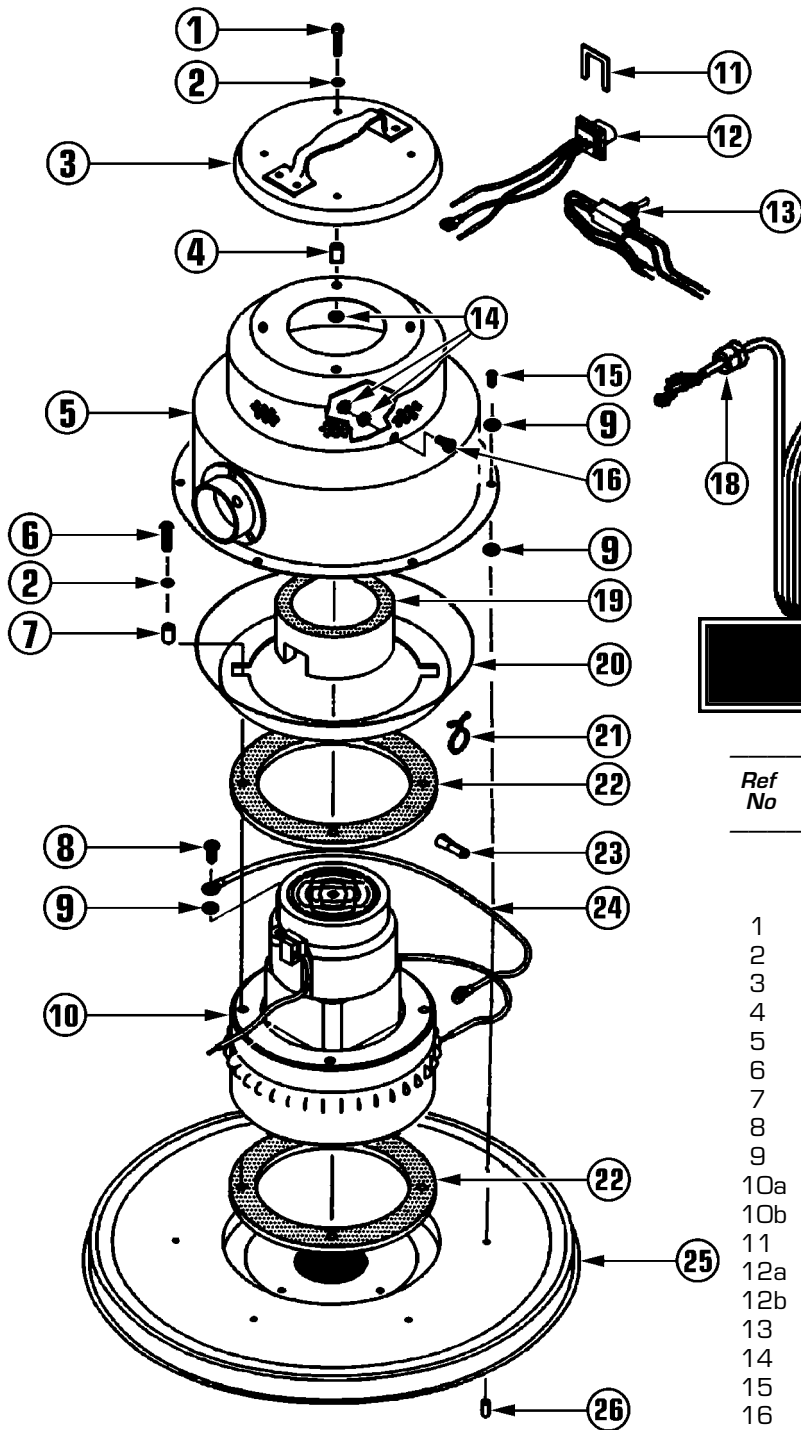

Complete Filter Assembly

Cloth Filter w/Gasket

Filter Frame

Disposable Paper Filter Bag (5/Pk)

WET PICKUP ADAPTORS

Ret No	Part Description	Qty	Part No
	Complete 14" Wet Pickup Adaptor	1	305979
	Complete 16" Wet Pickup Adaptor	1	305987
1A	14" Rubber Gasket	1	376035
1B	16" Rubber Gasket	1	376027
2A	14" Float Pan Adaptor	1	312231
2B	16" Float Pan Adaptor	1	312193
3	Plate Gasket	1	374644
4	Spring Washer	2	372994
5	Ring Retainer	2	372986
6	Aluminum Valve Plate	1	375322
7	Float Spacer Rod	1	372943
8	1/4- 20 Hex Nut w/Lock Washer	1	338966
9	Float Cage Assy (4 thur 10)	1	372900
10	Float Ball w/Hex Nut	1	378003

#12 MOTOR HEAD REPLACEMENT PARTS LIST (14" & 16" DIA)

2 HP BY-PASS MOTOR HEAD

Ref No	Part Description	Qty	Part No
	14" Motor Head Assembly	1	318973
	16" Motor Head Assembly	1	318930
1	#10-24 X 1" Screw	4	335169
2	Flat Washer	6	322164
3	Dome Cover w/Handle	1	363057
4	Nylon Spacer	4	332186
5	Dome Assembly	1	320137
6	#10 X .62 Screw	2	306606
7	Nylon Spacer	2	365084
8	#10-32 X .31 Screw	1	393258
9	#12 Int. Tooth Lockwasher	3	364037
10a	115 Volt, 2 HP Motor	1	389684
10b	230 Volt, 2 HP Motor	1	389692
11	Retainer Cup	1	341932
12a	115 Volt Convenience Outlet	1	341746
12b	230 Volt Convenience Outlet	1	312495
13	Switch Assembly	1	324140
14	#10-24 Hex Nut w/Lockwasher	4	313815
15	#12-14 X 1/2" Screw	6	314595
16	#10-24 X 3/4" Screw	1	337315
17	30 Ft - 16/3 Power Cord	1	306819
18	Strain Relief	1	434299
19	Motor Holddown	1	396559
20	Chimney Gasket	2	387673
21	Purse Lock	1	365483
22	Circle Gasket	1	378607
23	Yellow Wire Connector	4	350648
24	Grounding Wire	1	307440
25a	14" Cover Assembly	1	320110
25b	16" Cover Assembly	1	317888
26	Screw Protector	6	341649