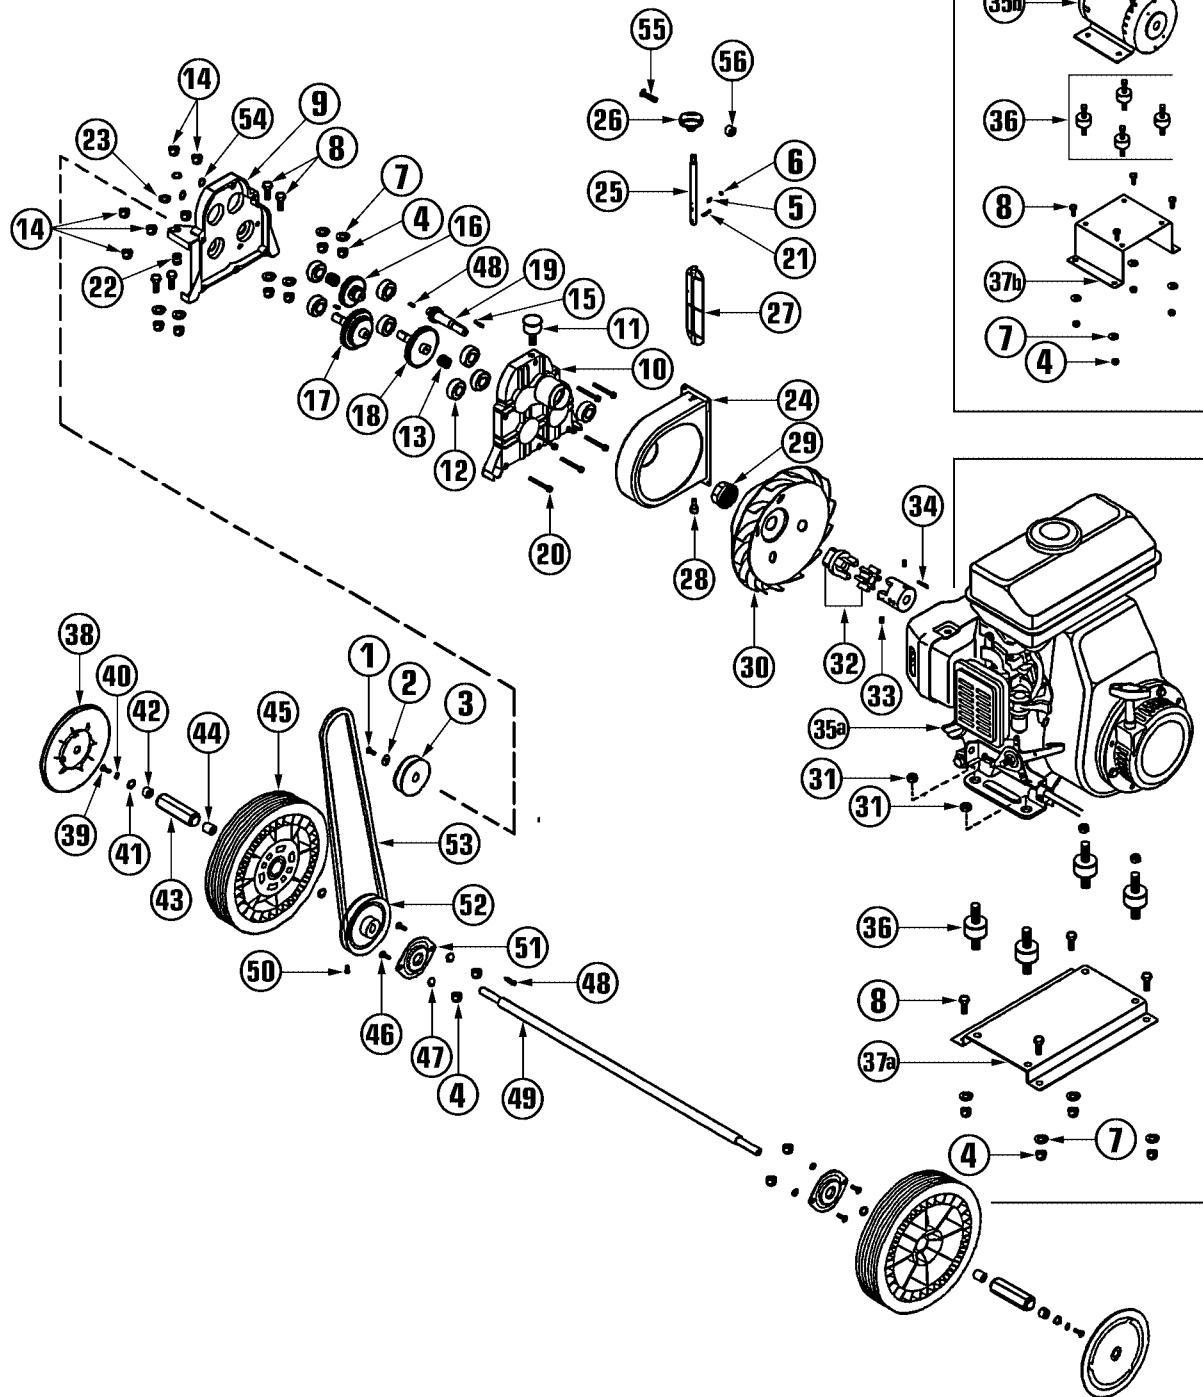

DEBRISMASTER™ MOTOR ASSEMBLY PARTS DRAWING

DEBRISMASTER™

MOTOR ASSEMBLY

REPLACEMENT PARTS LIST

Ref No	Part Description	Qty	Part No	Ref No	Part Description	Qty	Part No
1	6 X 10 Screw	3	466786	31	M8 Block Nut	8	454761
2	6 X 24 Washer	4	453404	32a	2 Hubbed Joint (Gas)	1	467278
3	Reductor Drive Pulley	1	466794	32b	2 Hubbed Joint (Battery)	1	467251
4	M6 Block Nut	12	448966	33	6 X 10 Dowel Screw	3	453560
5	Spring	1	220501	34	5 X 5 X 20 Key	1	466875
6	Ball	1	466816	35a	Gas Powered Motor	1	467057
7	6 X 18 Washer	12	453927	35b	Electric Motor	1	467065
8	6 X 16 Screw	8	448729	36	Vibration Damper	4	467073
9	Reductor Cover	1	466824	37a	Gas Motor Support	1	467081
10	Reductor Body	1	466832	37b	Electric Motor Support	1	467103
11	Greaser	1	466867	38	Grey Wheel Cover	2	454656
12	Bearing	8	466840	39	6 X 10 Screw	3	448591
13	Spacer	6	466859	40	6 X 24 Washer	4	448567
14	M6 Nut	6	462462	41	Outer Snap Ring	4	454664
15	5 X 5 X 20 Key	1	466875	42	Bearing	2	453498
16	Reductor Idle Shaft	1	466883	43	Exagonal Bearing	2	454184
17	Brush Drive Shaft	1	466891	44	Bearing	2	454192
18	Reductor Drive Shaft	1	466905	45	Wheel	2	454168
19	Reductor Drive Shaft	1	466921	46	6 X 16 Screw	4	454141
20	6 X 35 Screw	6	466948	47	6 X 12 Washer	4	448737
21	Pin	1	466956	48	5 X 5 X 15 Key	3	449040
22	Brush Adjusting Race	1	466964	49"	28" Brush Shaft	1	467111
23	15 X 28 Washer	1	466972	49"	36" Brush Shaft	1	467162
24	Air Conveyor	1	466980	50	Dowel	3	467138
25	Butterfly Valve Shaft	1	466999	51	Support	2	454133
26	Hand Grip	1	467006	52	Pulley	1	459577
27	Butterfly Valve	1	467014	53	Belt	1	202711
28	Butterfly Fixing Valve	1	467243	54	Outer Snap Ring	3	453854
29	Fan Bushing	1	467022	55	M5 Nut	1	449016
30	Fan	1	467030	56	5 X 20 Screw	1