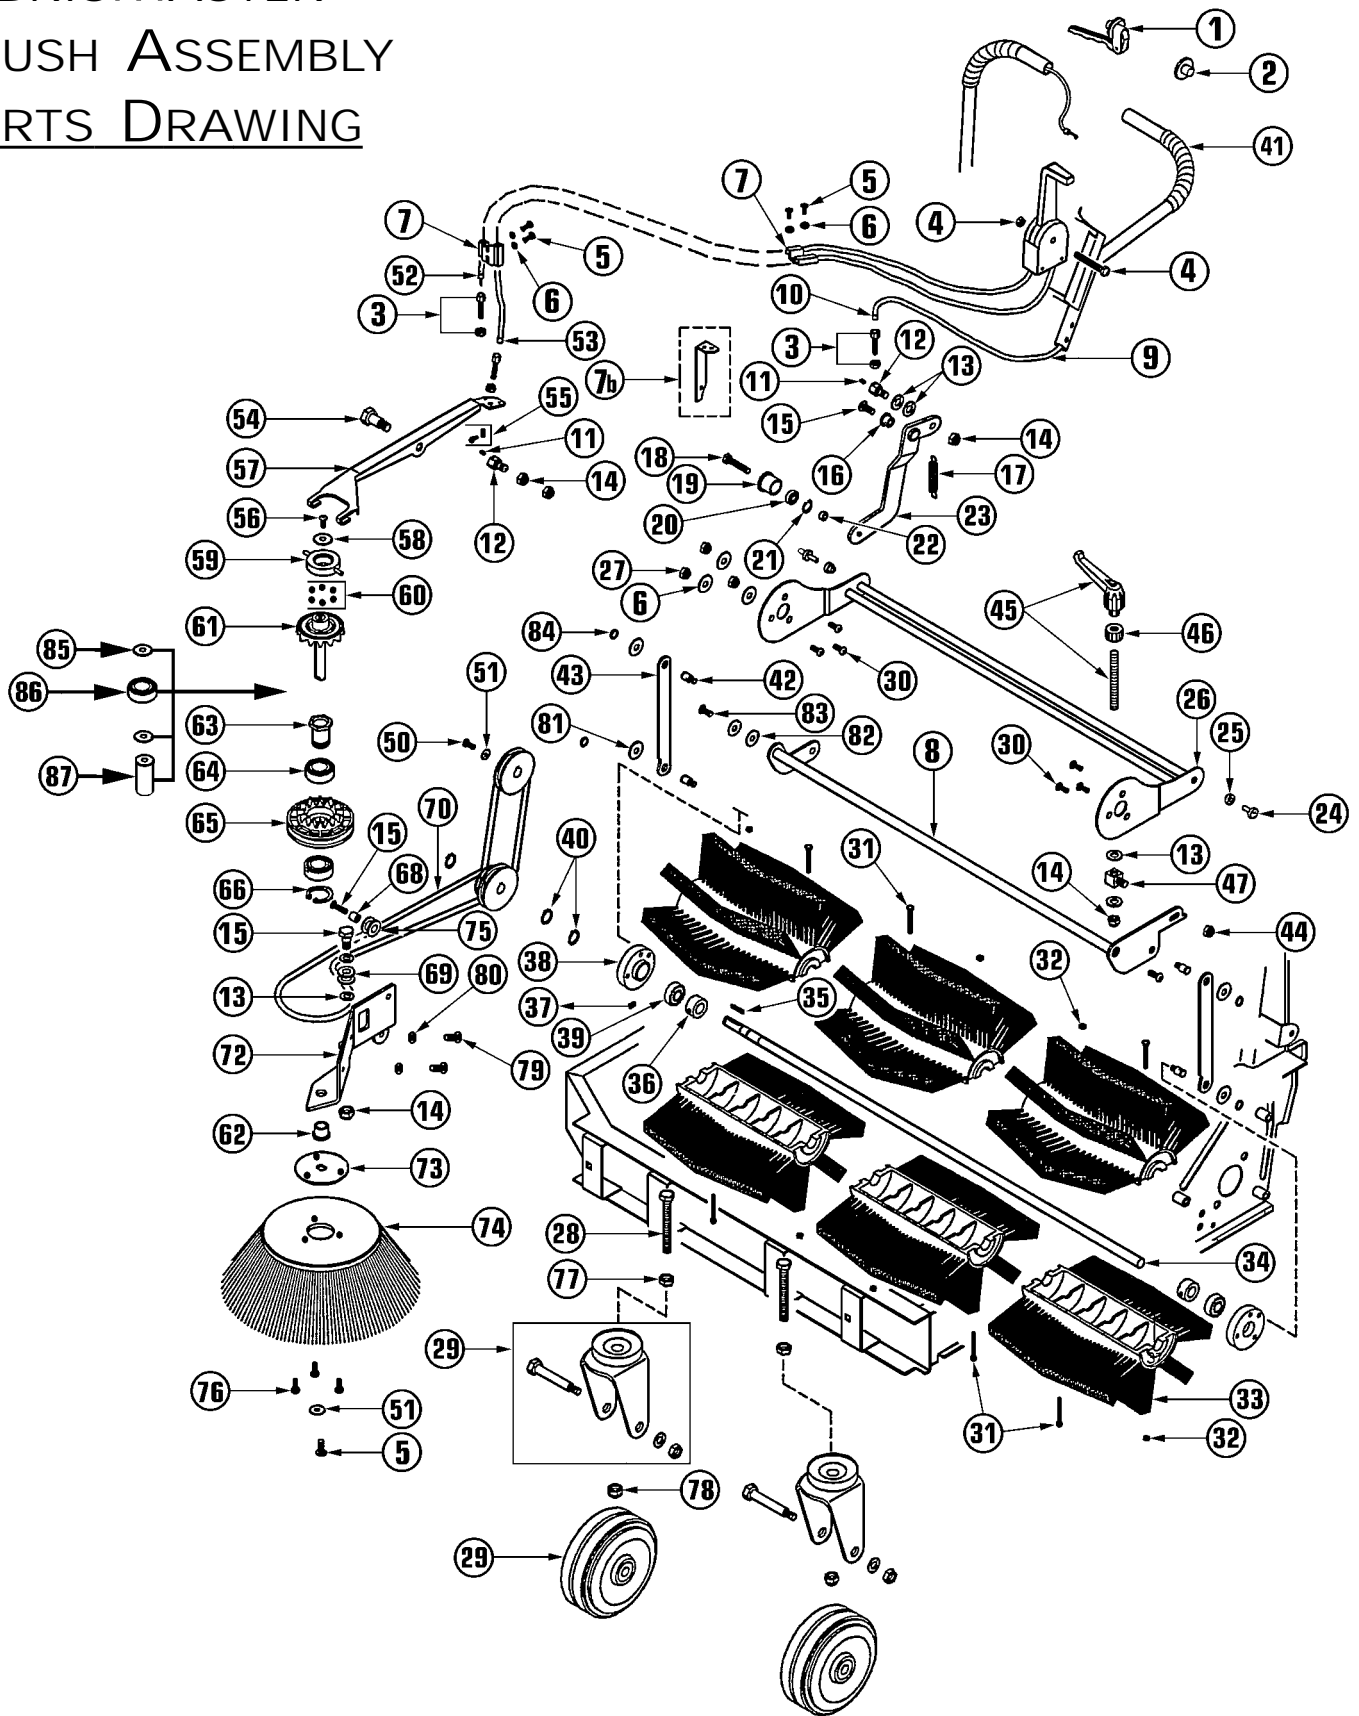

DEBRISMASTER™ BRUSH ASSEMBLY PARTS DRAWING

DEBRISMASTER™

BRUSH ASSEMBLY

REPLACEMENT PARTS LIST

Ref No	Part Description	Qty	Part No	Ref No	Part Description	Qty	Part No
1	Complete Traction Handle	1	448680	43	Brush Adjusting Bracket	4	466565
2	Handle Locking Cap	1	448699	44	Block Nut	1	466573
3	Turn Adjuster	3	448702	45	Main Brush Adjusting Handle	1	466581
4	Sidebrush Drive Lever	1	466425	46	M 12 Nut Ring	1	466603
5	6 X 16 Screw	5	448591	47	Block	1	466611
6	6 X 12 Washer	10	448737	48	Pulley	1	466638
7	Sheath Retainer Block	1	467200	49	2-Race Pulley	1	466646
7b	Sheath Block Support	1	467219	50	6 X 10 Screw	1	448591
8	Brush Height Adjusting Arm	1	466441	51	6 X 24 Washer	2	448567
9	Drive Cable Sheath	1	466433	52	Sheath +Side Brush Cable	1	467197
10	Drive Cable	1	454710	53	Side Brush Lifting Cable	1	453730
11	5 X 6 Dowel	2	448796	54	17 X 34 Pin	1	453722
12	Wire Fixing Screw	2	448818	55	Clamp	1	453714
13	8 x 17 Washer	6	448826	56	8 x 16 Screw	1	448648
14	M8 Nut	3	454761	57	Side Brush Lifting Cable	1	466654
15	8 X 25 Screw	4	454737	58	8 x 32 Washer	1	453668
16	Belt Lever Adjuster	1	448850	59	Side Brush Ring	1	453684
17	Traction Spring	1	448869	60	Balls	6	453641
18	Belt Adjuster Screw	1	448877	61	Side Brush Toothed Ring	1	435692
19	Belt Tightener Roll	1	448885	62	Bushing	2	466662
20	Roller Bearing	2	448893	63	Bushing	1	453625
21	Inner Snap Ring	2	454311	64	Bearing	2	1453617
22	Spacer	1	454877	65	Idle Toothed Ring	1	453706
23	Belt Tightener Bracket	1	448923	66	Outer Snap Ring	1	466670
24	Rocker Pin	1	448931	68	Bushing	1	466689
25	Bushing	2	466468	69	Pulley	2	466697
26	Rocker	1	466476	70	Side Broom Drive Belt	1	466913
27	M6 Block Nut	6	448966	72	Side Brush Support Bracket	1	453412
28	12 X 40 Screw	2	448974	73	Sidebrush Flange	1	453420
29	Front Wheel Pivoting Support	2	448982	74	Sidebrush	1	451088
30	6 X 20 Screw	6	448990	75	Pulley	1	453439
31	5 X 70Screw	6	449008	76	6 X 10 Screw	3	453447
32	M5 Nut	6	449016	77	Spacer	2	454850
33	Upper & Lower Brush	3	451061	78	M12 Block Nut	2	453366
34	Brush Shaft	1	466484	79	8 x 10 Screw	2	448672
35	5 X 5 X 15 Key	1	449040	80	8 X 24 Washer	2	466735
36	Spacer	2	466492	81	12 X 24 Washer	4	466743
37	Dowel	2	466506	82	10 x 21 Washer	4	466751
38	Universal Bearing Support	2	466549	83	Fixing Screw	2	466778
39	Bearing	2	466557	84	Outer Snap Ring	4	453846
40	Outer Snap Ring	3	453854	85	Washer	2	453803
41	Rubber Handle Cover	2	453501	86	Bearing	1	453498
42	Brush Adjusting Pin	4	453838	87	Spacer	1	454877