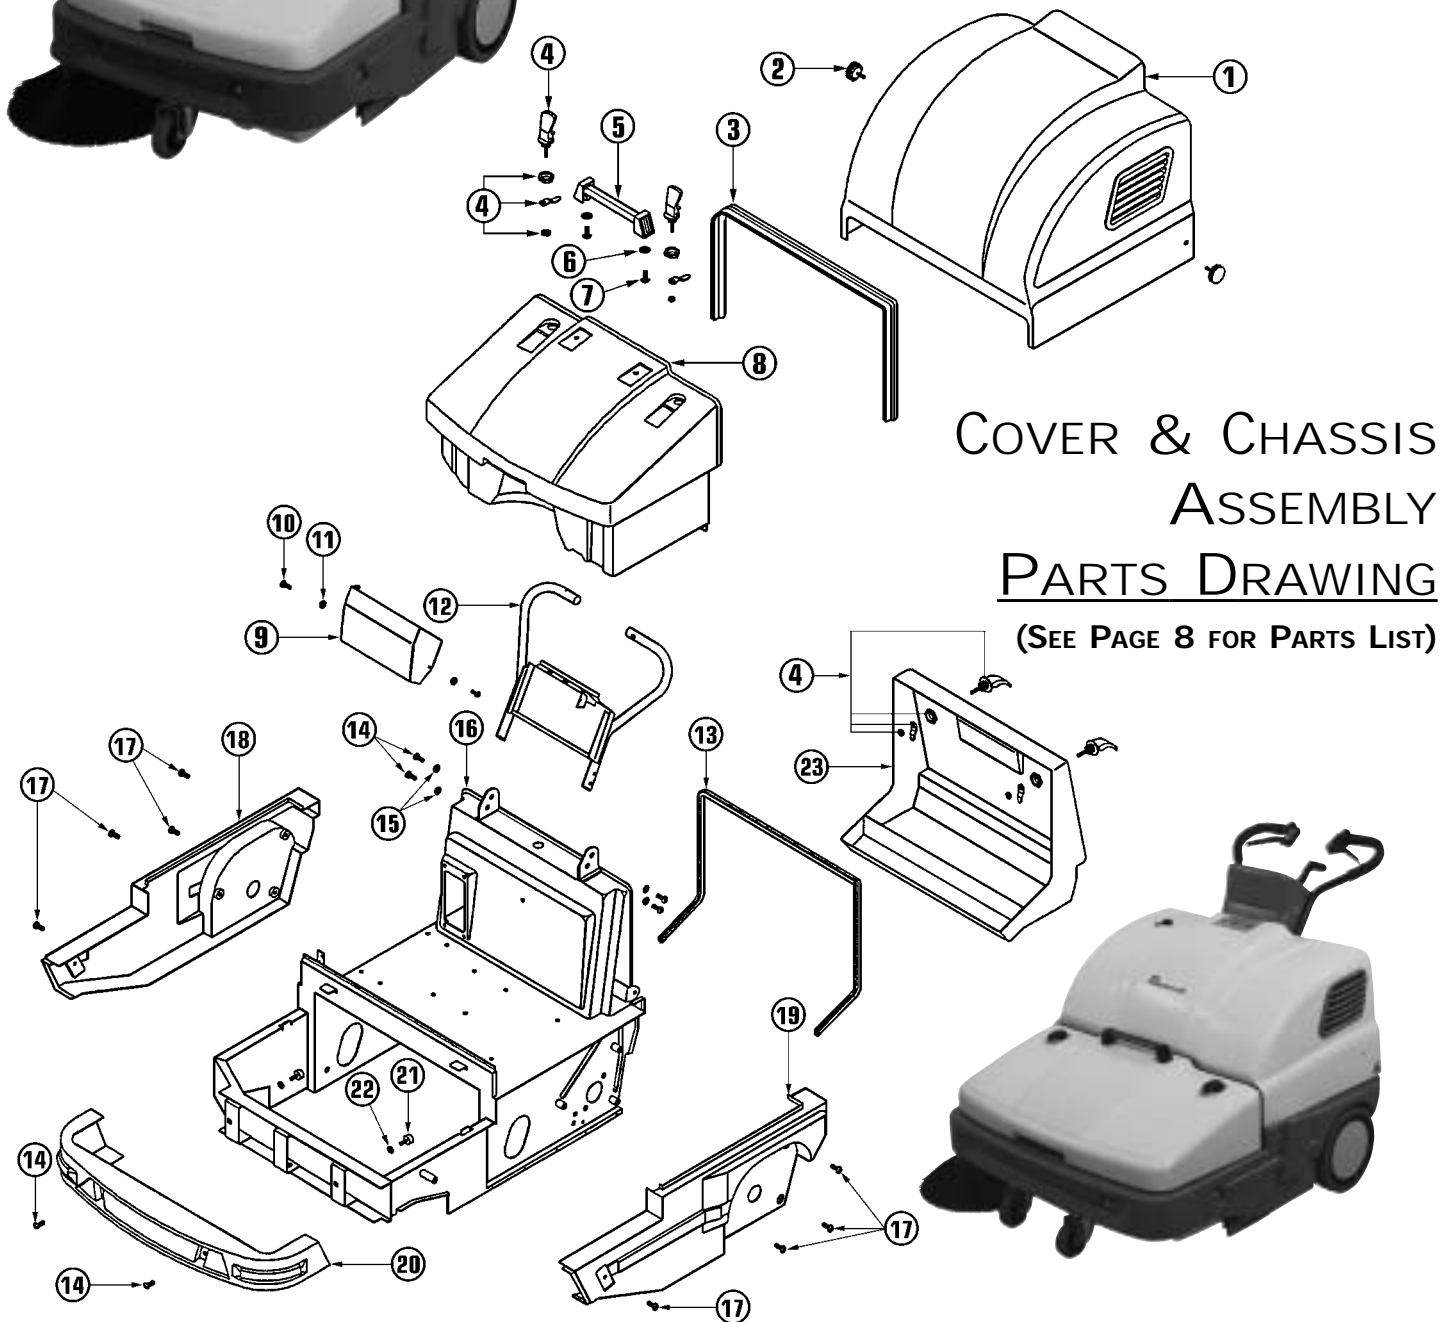

DEBRISMASTER™ BATTERY & GAS SWEEPER REPLACEMENT PARTS LIST

COVER & CHASSIS ASSEMBLY PARTS DRAWING

(SEE PAGE 8 FOR PARTS LIST)

DEBRISMASTER™

CONTROLS & FILTER

PARTS DRAWING

DEBRISMASTER™

CONTROLS & FILTER