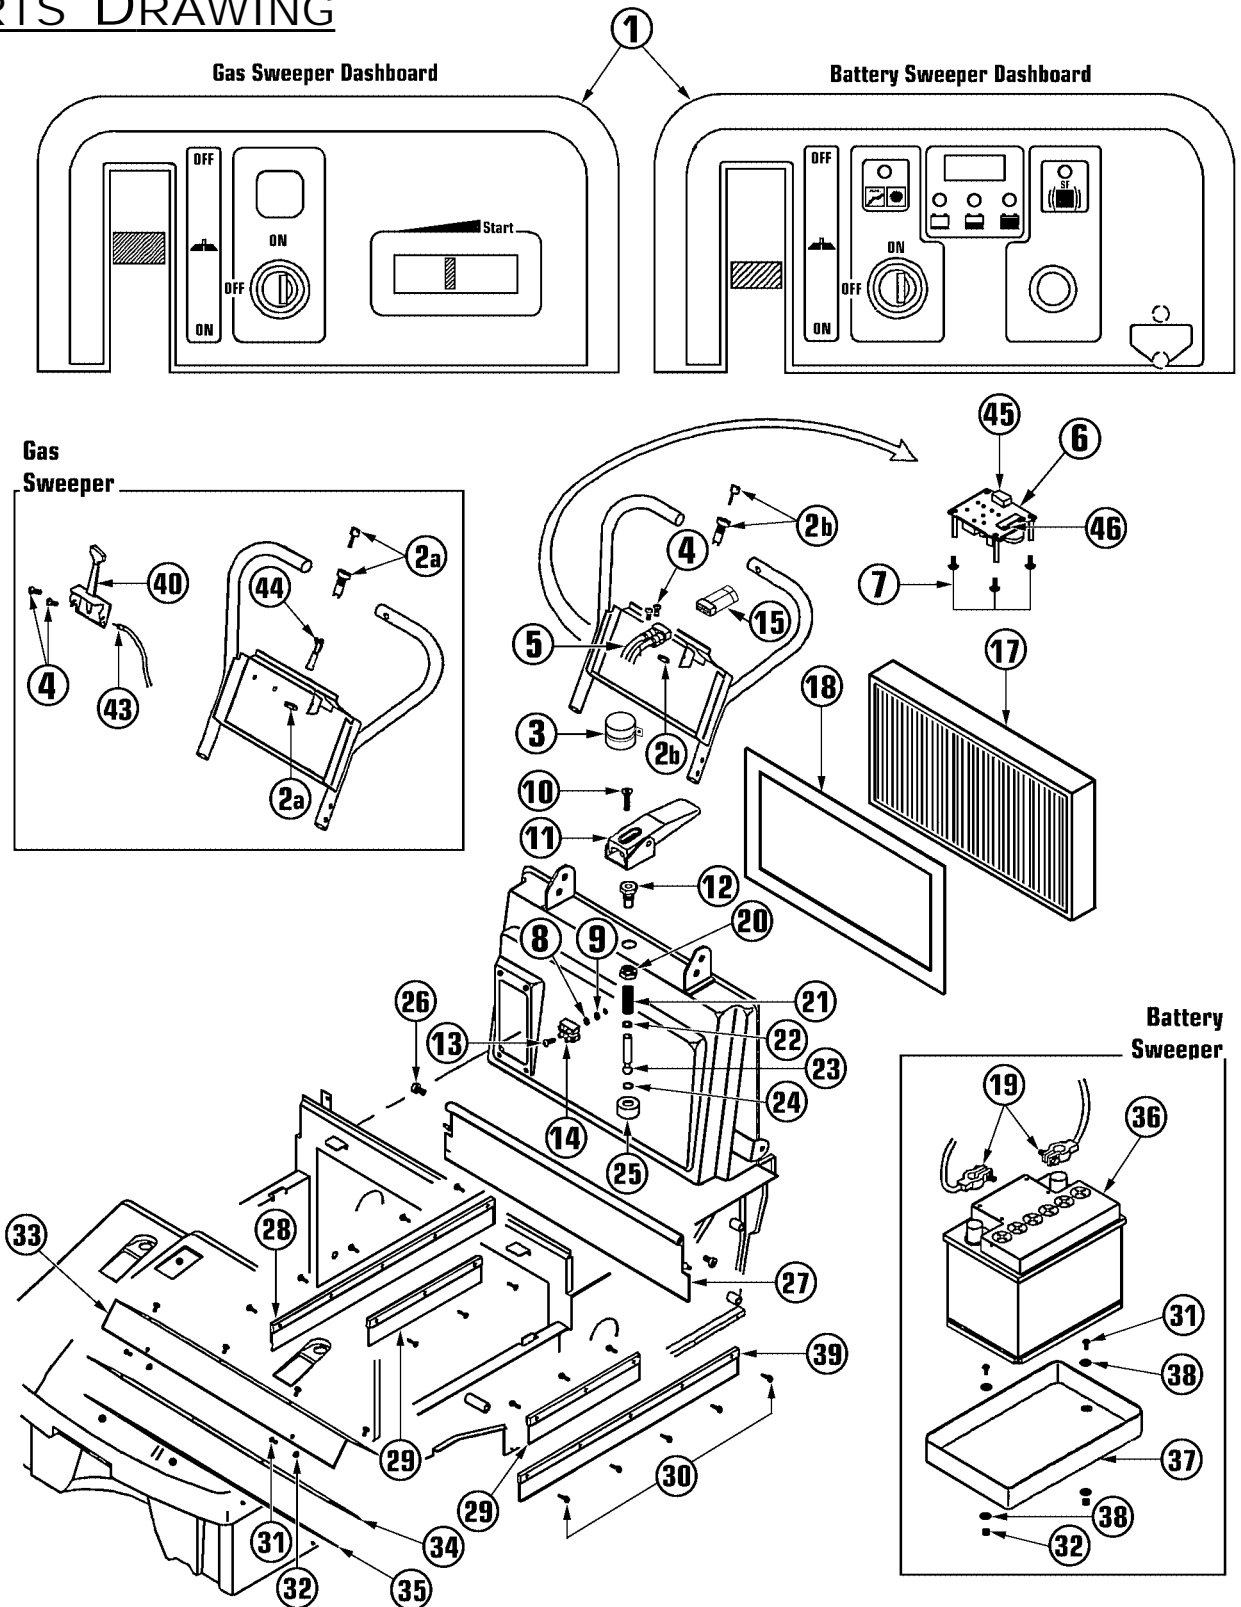

DEBRISMASTER™

CONTROLS & FILTER

PARTS DRAWING

DEBRISMASTER™

CONTROLS & FILTER

REPLACEMENT PARTS LIST

Ref No	Part Description	Qty	Part No	Ref No	Part Description	Qty	Part No
1a	Dashboard Panel (Gas)	1	462489	23	Pin	1	454486
1b	Dashboard Panel (Battery)	1	454338	24	Inner Snap Ring	1	454494
2a	Key Switch (Gas)	1	462497	25	Articulated Bar	1	454508
2b	Key Switch (Battery)	1	454346	26	10 X 16Screw	2	454516
3	Remote Switch	1		27	28" Back Side Flap	1	454524
4	5 X 12 Screw	2	462519	27	36" Back Side Flap	1	466301
5	Battery Charger Connector	1	462527	28	Right Side Flap	1	454532
6	12V Circuit Board	1	462535	29	Inner Flap	2	454540
7	M6 X 8 Screw	8	462543	30	3.5 X 9.5 Screw	16	454567
8	6 X 18 Washer	1	453927	31	4 x 16 Screw	8	454575
9	M6 Nut	2	448966	32	M4 Nut	8	454583
10	6 X 25 Screw	1	1105502	33A	28" Flap Fixer	1	467189
11	Complete Filtershaker Lever	1	2310105	33B	36" Flap Fixer	1	2150029
12	Filtershaker Rail	1	462578	34	28" Front Draw Rubber Gasket	1	466328
13	6 X 25 Screw	1	462586	34"	36" Front Draw Rubber Gasket	1	466336
14	Terminal Block	1	466255	35	28" Front Draw Para	1	466344
15	Battery Charger Connector	1		35	36" Front Draw Para	1	466352
17a	28" Pleated Paper Filter	1	454427	36	12 Volt, 115 AMP Battery	1	438278
17b	36" Pleated Paper Filter	1	451053	37	Battery Tray	1	466360
18a	28" Filter Gasket Kit	1	454435	38	5 x 10 Washer	4	466379
18b	36" Filter Gasket Kit	1	466298	39	Left Side Flap	1	454559
19	Wire Harness	1	467235	40	Accelerator Lever	1	466387
20	M 18 Nut	1	454443	43	Drive Cable Transmission	1	467227
21	Filtershaker Spring	1	454451	45	250V Fuse	1	466417
22	OR Gasket	1	454478	46	250 Volt, 1.25 AMP Fuse	1	454672