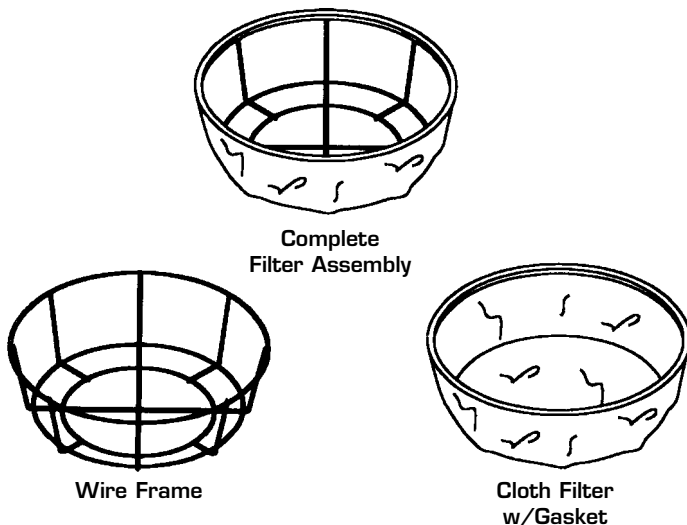

DRUM ADAPTOR, DRY FILTERS & WET ADAPTOR REPLACEMENT PARTS LIST

**3003
ADAPTOR**

(FITS 55 GALLON DRUM)

Ref No	Part Description	Qty	Part No
1	Lift Handles	2	305502
2	Adaptor Ring	1	347353
3	Gasket	1	320560
4	Inlet Fitting	1	356298
5	Elbow Hose Connector	1	341983

**3005
ADAPTOR**

(FITS 35 - 65 GALLON DRUMS)

Ref No	Part Description	Qty	Part No
1	Elbow Divertor Assembly	1	350613
2	Lift Handles	2	305502
3	Holdown Clamps	3	358312
4	Drum Adaptor w/o Hardware	1	350524
5	Gasket	1	350559
6	Ext Fitting Assembly	1	350575
7	2" Hose Connector	1	360473

16" DRY FILTER ASSEMBLY

Part Description	Qty	Part No
Complete Dry Filter Assembly	1	306444
Cloth Filter w/Gasket	1	306479
Wire Filter Frame Only	1	304107

16" WET PICK-UP ADAPTOR

Ret No	Part Description	Qty	Part No
	Complete 16" Wet Pickup Adaptor	1	305987
1	16" Rubber Gasket	1	376027
2	16" Float Pan Adaptor	1	386081
3	Plate Gasket	1	374644
4	Spring Washer	2	372994
5	Ring Retainer	2	372986
6	Aluminum Valve Plate	1	375322
7	Float Spacer Rod	1	372943
8	1/4-20 Hex Nut w/Lock Washer	1	338966
9	Float Cage Assy (4 thur 10)	1	372900
10	Float Ball w/Hex Nut	1	346756