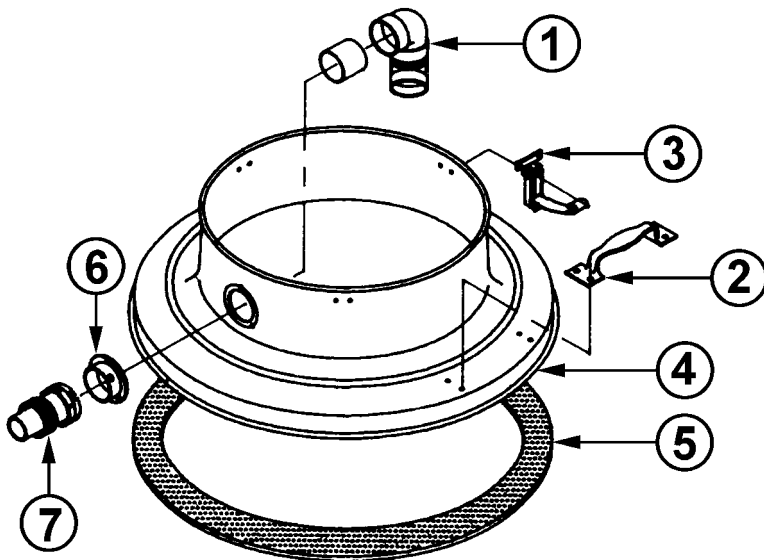

DRUM ADAPTOR, DRY FILTERS & WET ADAPTOR REPLACEMENT PARTS LIST

**3003
ADAPTOR**

(FITS 55 GALLON DRUM)

Ref No	Part Description	Qty	Part No
1	Lift Handles	2	305502
2	Adaptor Ring	1	347353
3	Gasket	1	320560
4	Inlet Fitting	1	356298
5	Elbow Hose Connector	1	341983

**3005
ADAPTOR**

(FITS 35 - 65 GALLON DRUMS)

Ref No	Part Description	Qty	Part No
1	Elbow Divertor Assembly	1	350613
2	Lift Handles	2	305502
3	Holdown Clamps	3	358312
4	Drum Adaptor w/o Hardware	1	350524
5	Gasket	1	350559
6	Ext Fitting Assembly	1	350575
7	2" Hose Connector	1	360473

16" DRY FILTER ASSEMBLY

Part Description	Qty	Part No
Complete Dry Filter Assembly	1	306444
Cloth Filter w/Gasket	1	306479
Wire Filter Frame Only	1	304107

16" WET PICK-UP ADAPTOR

Ret No	Part Description	Qty	Part No
	Complete 16" Wet Pickup Adaptor	1	305987
1	16" Rubber Gasket	1	376027
2	16" Float Pan Adaptor	1	386081
3	Plate Gasket	1	374644
4	Spring Washer	2	372994
5	Ring Retainer	2	372986
6	Aluminum Valve Plate	1	375322
7	Float Spacer Rod	1	372943
8	1/4-20 Hex Nut w/Lock Washer	1	338966
9	Float Cage Assy (4 thur 10)	1	372900
10	Float Ball w/Hex Nut	1	346756