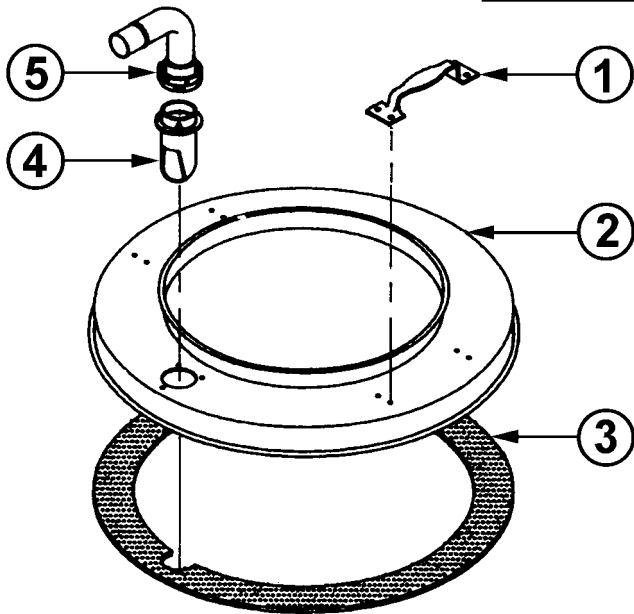

DRUM ADAPTOR, DRY FILTERS & WET ADAPTOR REPLACEMENT PARTS LIST

**3003
ADAPTOR**

(FITS 55 GALLON DRUM)

Ref No	Part Description	Qty	Part No
1	Lift Handles	2	305502
2	Adaptor Ring	1	347353
3	Gasket	1	320560
4	Inlet Fitting	1	356298
5	Elbow Hose Connector	1	341983

**3005
ADAPTOR**

(FITS 35 - 65 GALLON DRUMS)

Ref No	Part Description	Qty	Part No
1	Elbow Divertor Assembly	1	350613
2	Lift Handles	2	305502
3	Holdown Clamps	3	358312
4	Drum Adaptor w/o Hardware	1	350524
5	Gasket	1	350559
6	Ext Fitting Assembly	1	350575
7	2" Hose Connector	1	360473

16" DRY FILTER ASSEMBLY

Part Description	Qty	Part No
Complete Dry Filter Assembly	1	306444
Cloth Filter w/Gasket	1	306479
Wire Filter Frame Only	1	304107

16" WET PICK-UP ADAPTOR

Ret No	Part Description	Qty	Part No
	Complete 16" Wet Pickup Adaptor	1	305987
1	16" Rubber Gasket	1	376027
2	16" Float Pan Adaptor	1	386081
3	Plate Gasket	1	374644
4	Spring Washer	2	372994
5	Ring Retainer	2	372986
6	Aluminum Valve Plate	1	375322
7	Float Spacer Rod	1	372943
8	1/4-20 Hex Nut w/Lock Washer	1	338966
9	Float Cage Assy (4 thur 10)	1	372900
10	Float Ball w/Hex Nut	1	346756