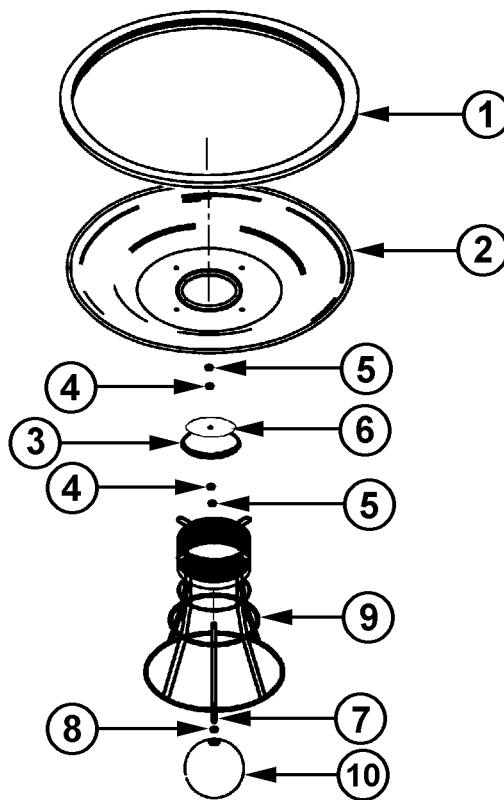

DRUM ADAPTOR, DRY FILTERS & WET ADAPTOR REPLACEMENT PARTS LIST

**3003
ADAPTOR**

(FITS 55 GALLON DRUM)

Ref No	Part Description	Qty	Part No
1	Lift Handles	2	305502
2	Adaptor Ring	1	347353
3	Gasket	1	320560
4	Inlet Fitting	1	356298
5	Elbow Hose Connector	1	341983

**3005
ADAPTOR**

(FITS 35 - 65 GALLON DRUMS)

Ref No	Part Description	Qty	Part No
1	Elbow Divertor Assembly	1	350613
2	Lift Handles	2	305502
3	Holdown Clamps	3	358312
4	Drum Adaptor w/o Hardware	1	350524
5	Gasket	1	350559
6	Ext Fitting Assembly	1	350575
7	2" Hose Connector	1	360473

16" DRY FILTER ASSEMBLY

Part Description	Qty	Part No
Complete Dry Filter Assembly	1	306444
Cloth Filter w/Gasket	1	306479
Wire Filter Frame Only	1	304107

16" WET PICK-UP ADAPTOR

Ret No	Part Description	Qty	Part No
	Complete 16" Wet Pickup Adaptor	1	305987
1	16" Rubber Gasket	1	376027
2	16" Float Pan Adaptor	1	386081
3	Plate Gasket	1	374644
4	Spring Washer	2	372994
5	Ring Retainer	2	372986
6	Aluminum Valve Plate	1	375322
7	Float Spacer Rod	1	372943
8	1/4-20 Hex Nut w/Lock Washer	1	338966
9	Float Cage Assy (4 thur 10)	1	372900
10	Float Ball w/Hex Nut	1	346756