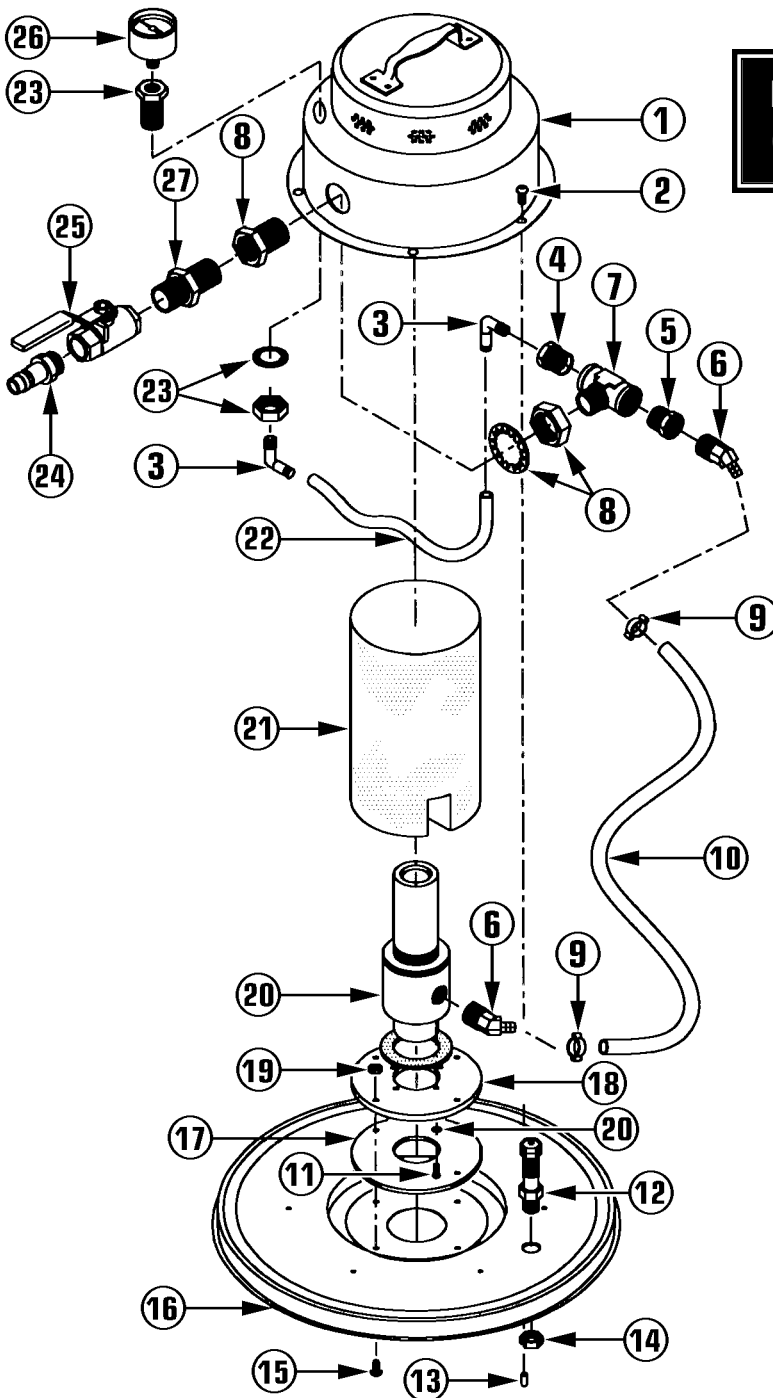

**3005
ADAPTOR**

(FITS 35 - 65 GALLON DRUMS)

Ref No	Part Description	Qty	Part No
1	Elbow Divertor Assembly	1	350613
2	Lift Handles	2	305502
3	Holdown Clamps	3	358312
4	Drum Adaptor w/o Hardware	1	350524
5	Gasket	1	350559
6	Ext Fitting Assembly	1	350575
7	2" Hose Connector	1	360473

16" DRY FILTER ASSEMBLY

Part Description	Qty	Part No
Complete Dry Filter Assembly	1	306444
Cloth Filter w/Gasket	1	306479
Wire Filter Frame Only	1	304107

16" WET PICK-UP ADAPTOR

Ret No	Part Description	Qty	Part No
	Complete 16" Wet Pickup Adaptor	1	305987
1	16" Rubber Gasket	1	376027
2	16" Float Pan Adaptor	1	386081
3	Plate Gasket	1	374644
4	Spring Washer	2	372994
5	Ring Retainer	2	372986
6	Aluminum Valve Plate	1	375322
7	Float Spacer Rod	1	372943
8	1/4-20 Hex Nut w/Lock Washer	1	338966
9	Float Cage Assy (4 thur 10)	1	372900
10	Float Ball w/Hex Nut	1	346756

AIR-OPERATED HEAD REPLACEMENT PARTS LIST

NON-ELECTRIC COMPRESSED AIR (12" & 16" DIA)

Ref No	Part Description	Qty	Part No
	16" Air-Operated Head Assy	1	304913
	12" Air-Operated Head Assy	1	368563
1	Dome Assembly	1	304077
2	#12-14 X 1/2" Screw	6	314595
3	1/8" NPT Elbow Fitting	2	304395
4	1/2" to 1/8" Reducer	1	304298
5	1/2" to 3/8" Reducer	1	359947
6	45 Deg Barber Connector	2	304679
7	1/2" Tee Fitting	1	304379
8	1/2" NPT Bulk Head	1	304115
9	5/8" Hose Clamp	2	304948
10	3/8" High Pressure Hose	1	304964
11	#10-24 X 1/2" Screw	4	341622
12	Air Relief Valve	1	304883
13	Screw Protector	6	341649
14	Pal Nut	1	307971
15	#10-24 X 5/8" Screw	4	351210
16	16" Cover Assembly	1	362778
16B	12" Cover Assembly	1	302929
17	Circle Gasket	1	394319
18	Mounting Plate	1	304700
19	#10-24 Hex Nut w/lockwasher	4	331201
20	Venturi	2	304506
21	Muffler	1	306096
22	1/4" OD Tubing	1	304492
23	1/8" NPT Bulk Head	1	304093
24	Quick Coupler	1	304484
25	Ball Valve	1	304468
26	0-200 Pressure Gauge	1	304131
27	1/2" Brass Close Nipple Fitting	1	350478
28	Gasket	1	416460
29	#10 Lockwasher	4	380725